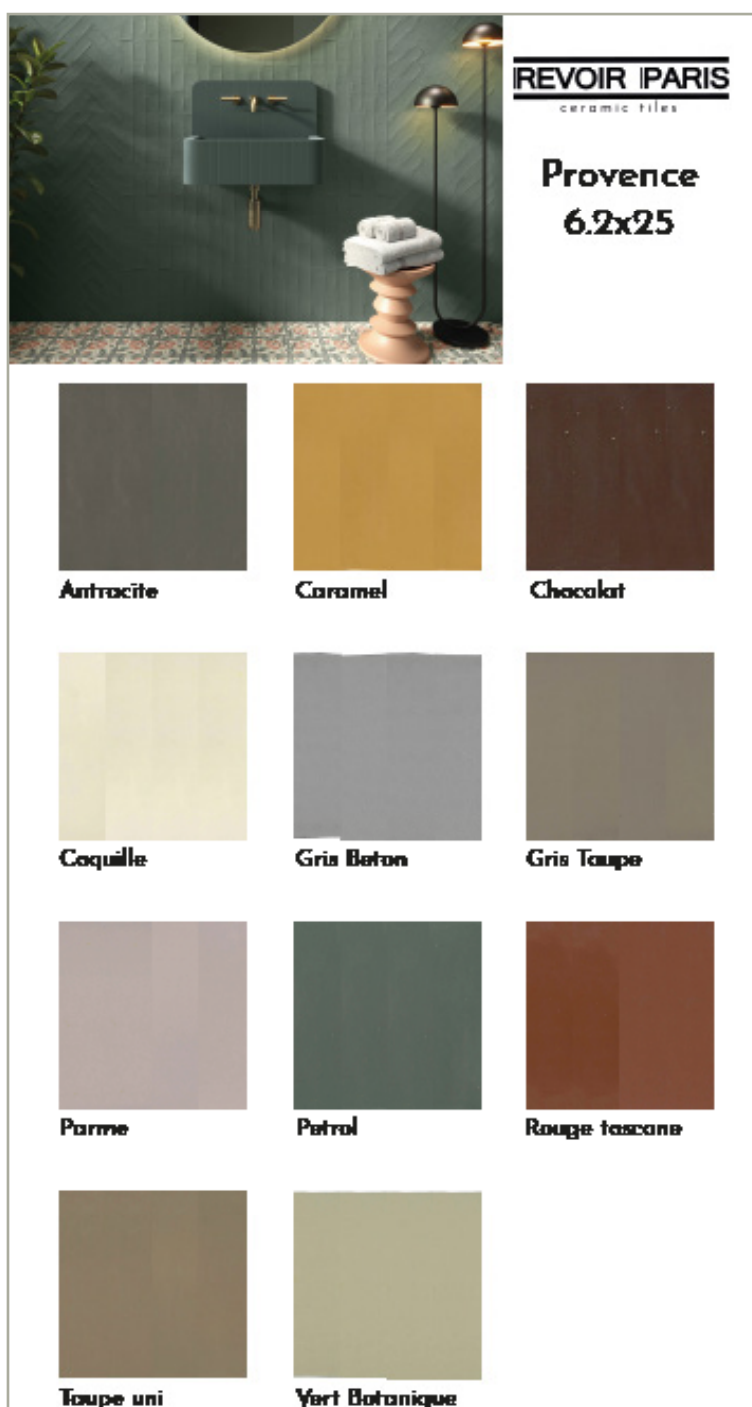

ITILE LIBRARY PANEL

Composition dimensions:

CUSTOM

IPanel 2A: Provence 6.2x25

Provence 6.2x25

Antracite

Gris beton

Rouge toscane

Caramel

Gris taupe

Taupe uni

Chocolat

Parme

Vert Botanique

Coquille

Petrol

CODE : MER_PAN_LIBRARY_02

€57,80