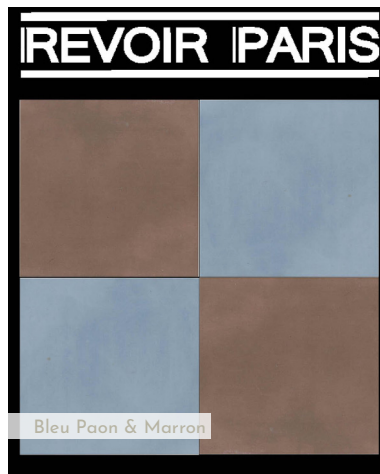

ICUNA 029 B

content