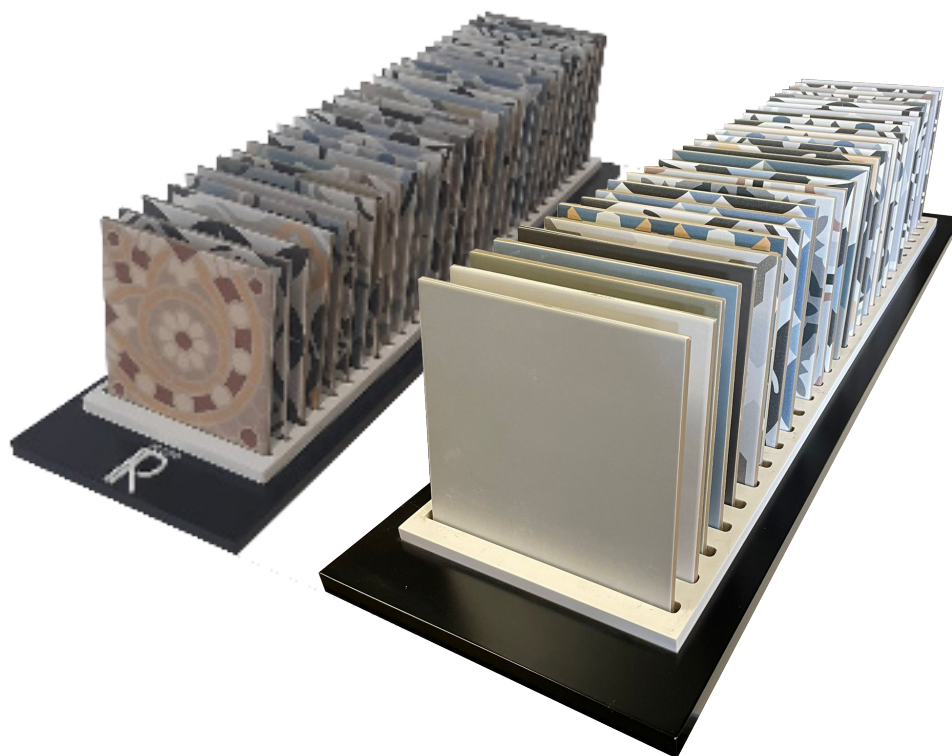

ICUNA 006 - Selection 1 + 2

Collections

La Madeleine 50 pc

La Villette 7 pc

Display dimensions: 90x30x4 cm

Package info:

20x20x22

20x20x7

60 kg

CODE : MER_CUN006RAT1/2

€125,00