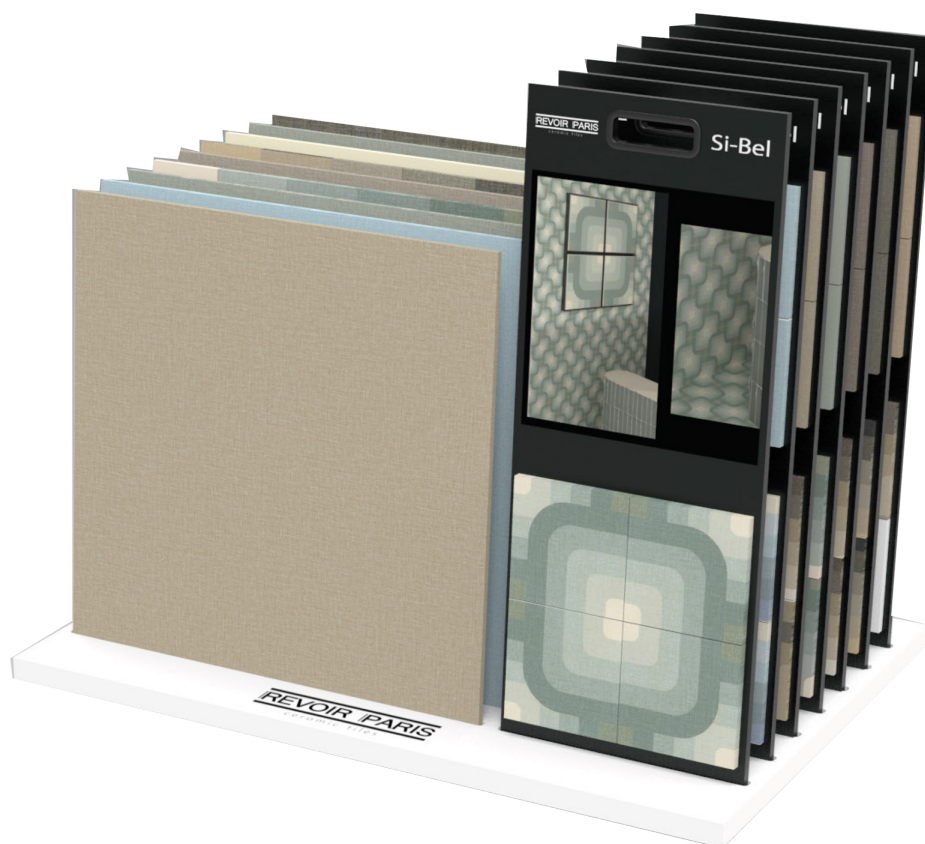

ICUNA 033

Collections

Si-Bel 60x60 (9pcs)

Si-Bel 15x15 (19pcs)

Display dimensions: 99x65x82h cm

Package info:

In EU

115x80x52 cm

Outside EU

120x80x52 cm

142 kg

CODE : MER_CUN033

€350