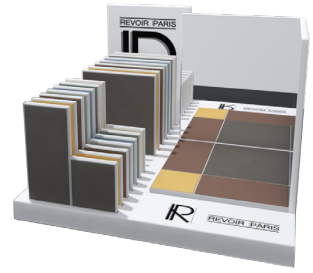

ICUNA 023 - B
selection uni

€ 80

Collection
BEL HISTOIRE
Uni