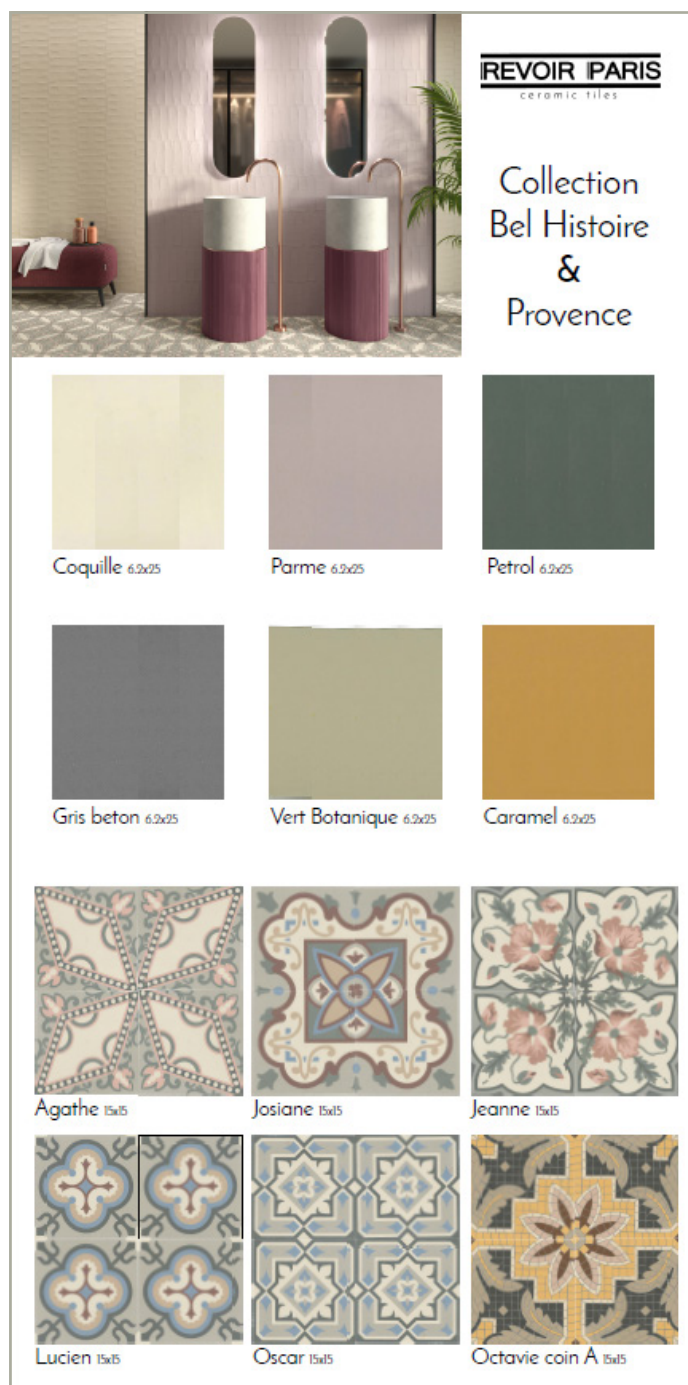

ITILE LIBRARY PANEL

Composition dimensions: **CUSTOM**

IPanel 3A: Bel Histoire 15X15 & Provence 6.2x25

Bel Histoire 15x15	Agathe	Jeanne	Oscar
	Josiane	Lucien	Octavie coin A
Provence 6.2x25	Coquille	Petrol	Vert Botanique
	Parme	Gris Béton	Caramel

CODE : MER_PAN_LIBRARY_3A

€57,80