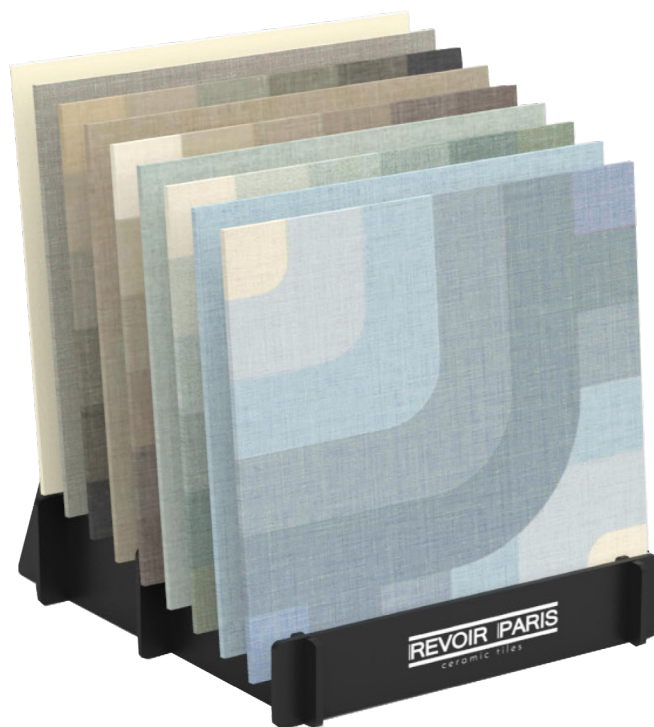

ICUNA 038

Collections

Si-Bel 60x60: 9 pieces

Display dimensions: 60x70x48h cm

Package info:

60x60x12h

20x75x15h

60 kg