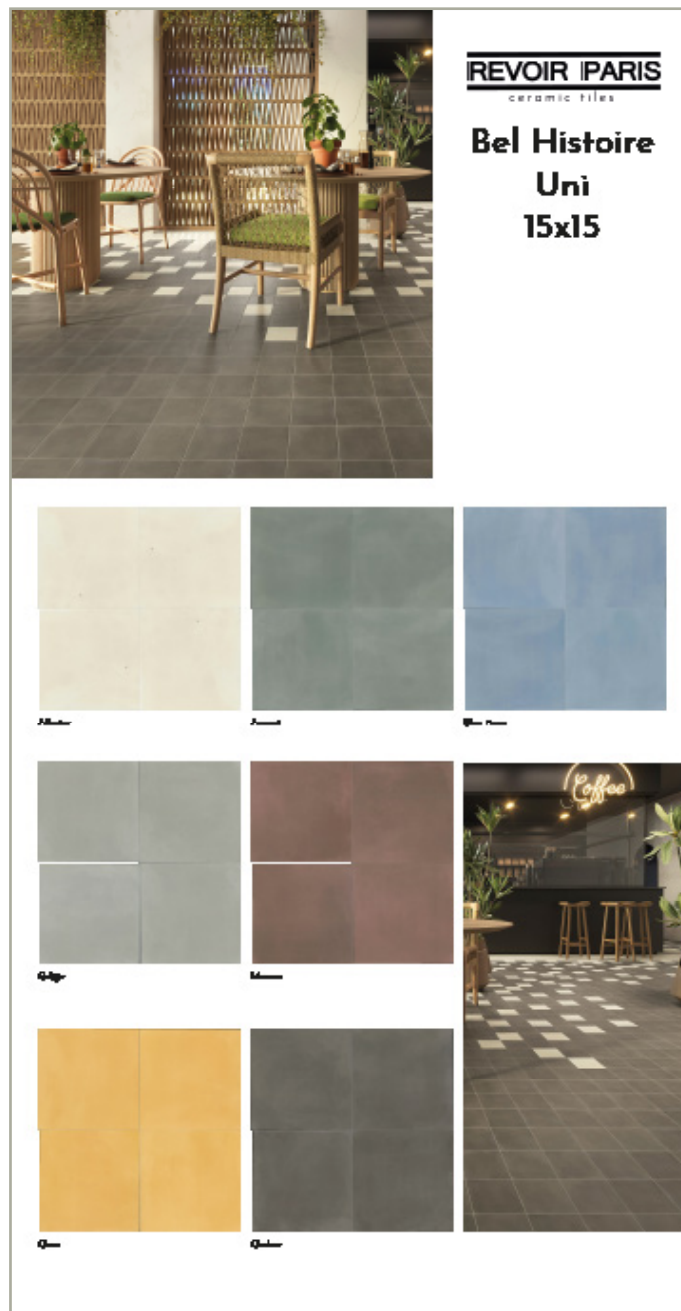

ITILE LIBRARY PANEL

Composition dimensions:

CUSTOM

IPanel 6A: Bel Histoire Uni 15x15

Bel Histoire

Albatre
Marron

Avocat
Ocre

Bleu Paon
Ombre

Grège

CODE : MER_PAN_LIBRARY_6A

€57,80