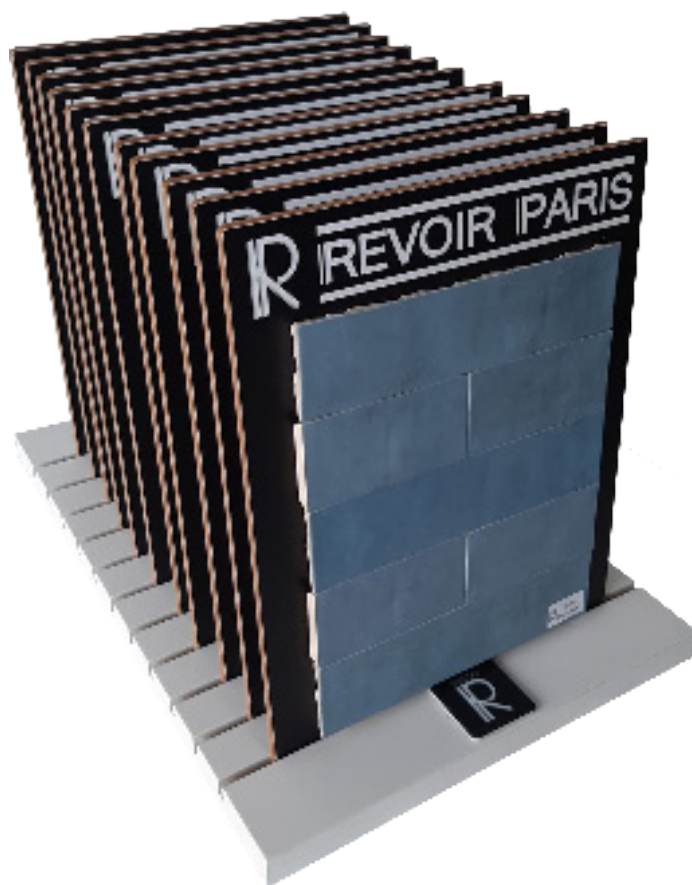

ICUNA 017 - Atelier 6.2X25

Collections

Atelier 6.2x25

Recto verso   11 colors mat
                      11 colors glossy

Display dimensions: 40x55x42h cm

Package info:

43x36x22.5

55.5x40x3.5

40 kg

CODE : MER_CUN017

€160,00