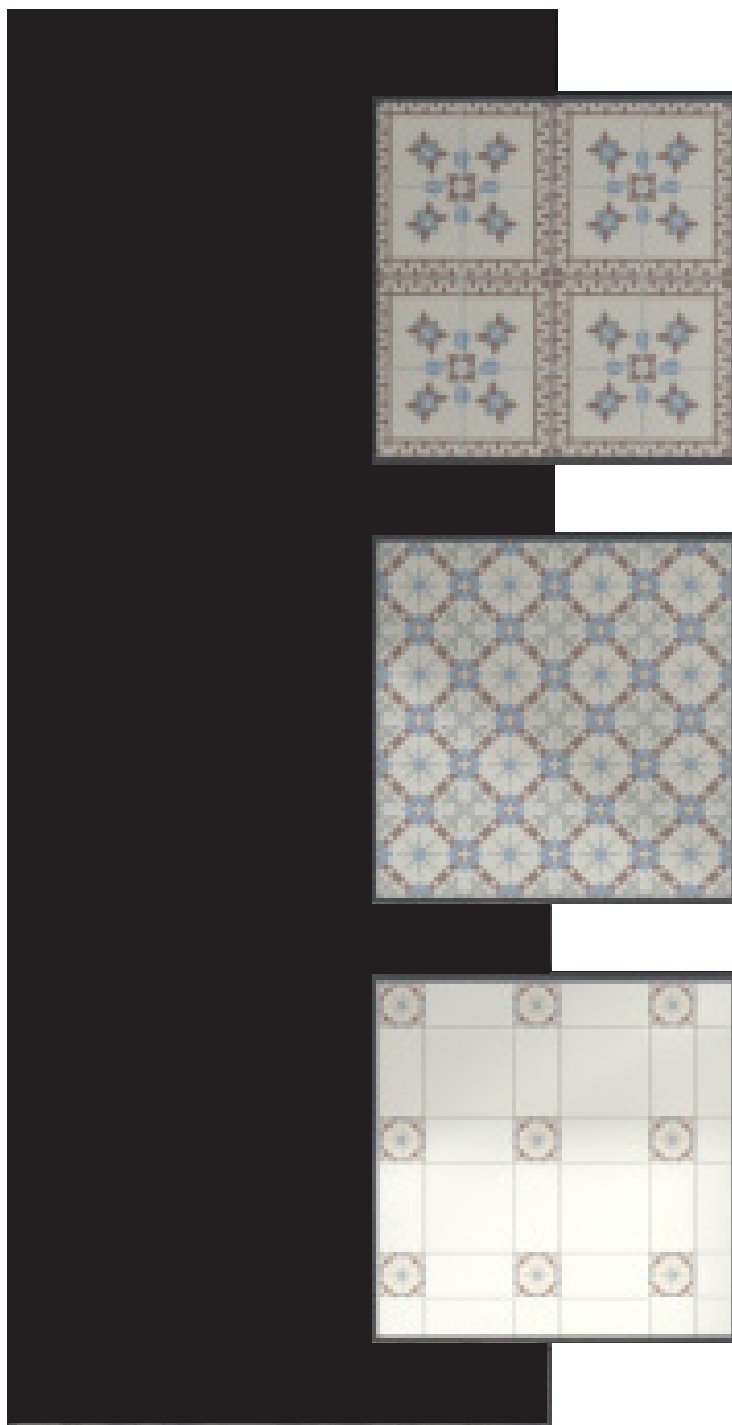

30 x 30 cm

CODE : MER_PAN_003

€25,00

IWALL PANEL Square

Only suitable for Bel Histoire, Provence, Atelier, La Madeleine.

Wall Panel dimensions:

60 x 60 cm

CODE : MER_PAN_004