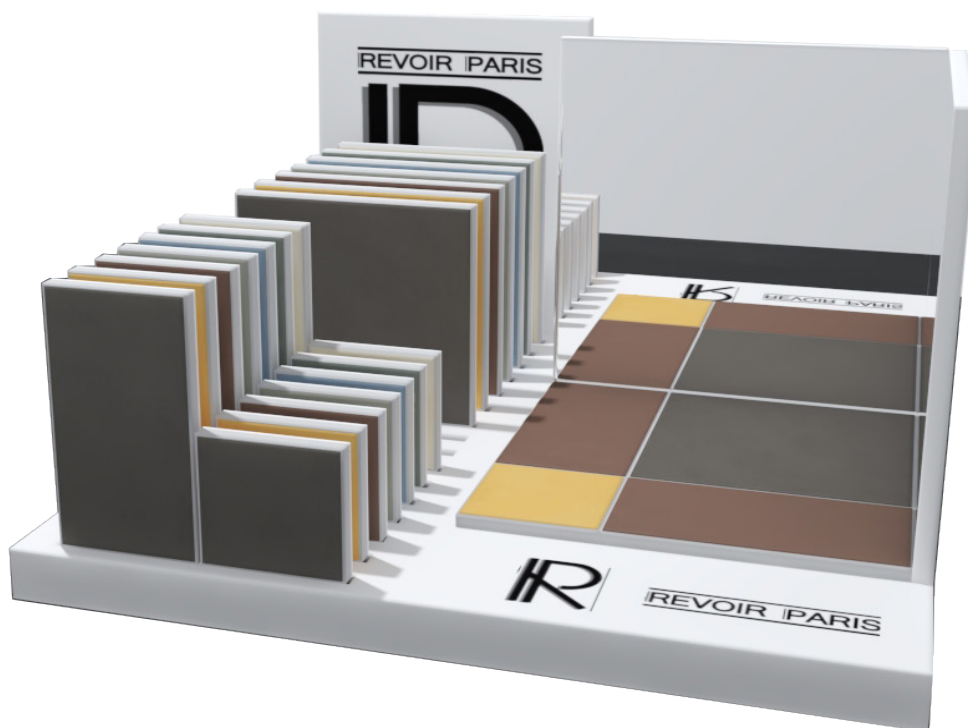

Bel Histoire uni 15x7.5

Bel Histoire uni 7.5x7.5

Display dimensions: 44x45x25h

Package info:

20x28x20h

45x45x25h

10 kg

CODE : MER_CUN023_BUNI