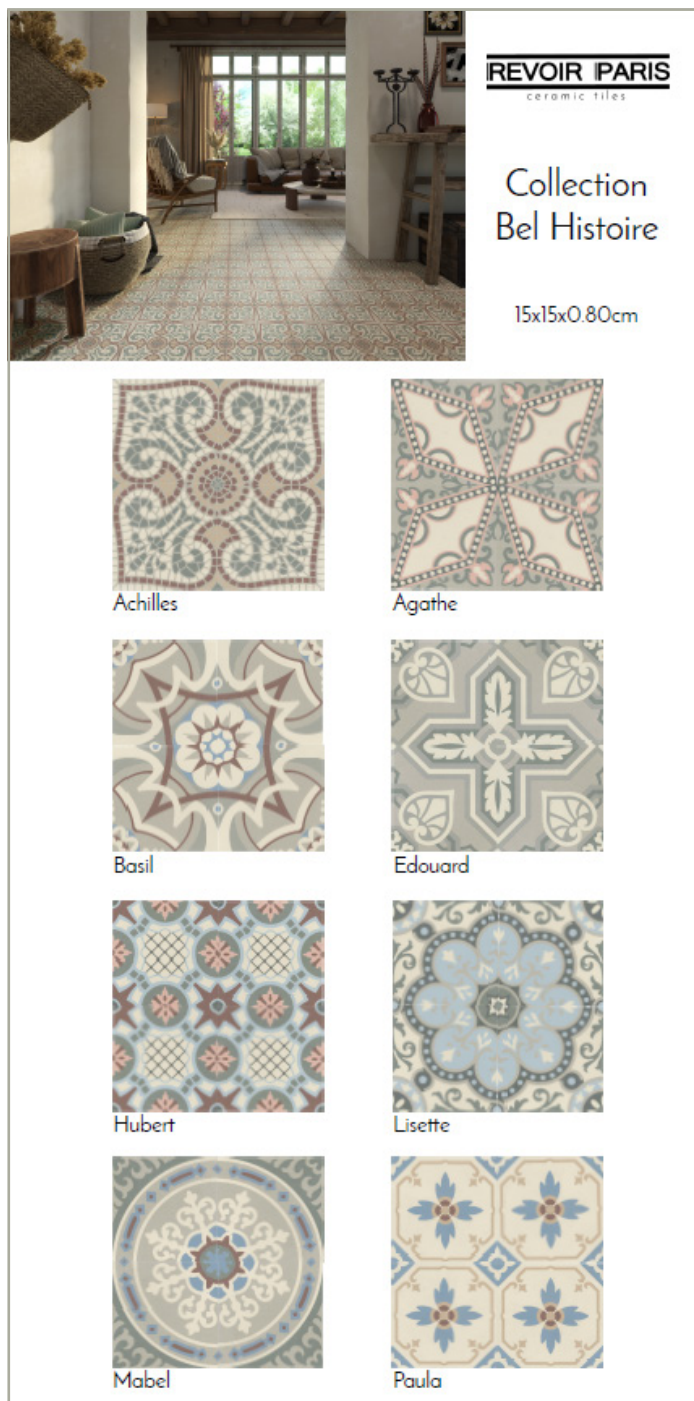

ITILE LIBRARY PANEL

Composition dimensions: **CUSTOM**

IPanel 1A: Bel Histoire 15X15

Bel Histoire 15x15

Achilles

Basil

Hubert

Mabel

Agathe

Edouard

Lisette

Paula

CODE : MER_PAN_LIBRARY_01

€57,80